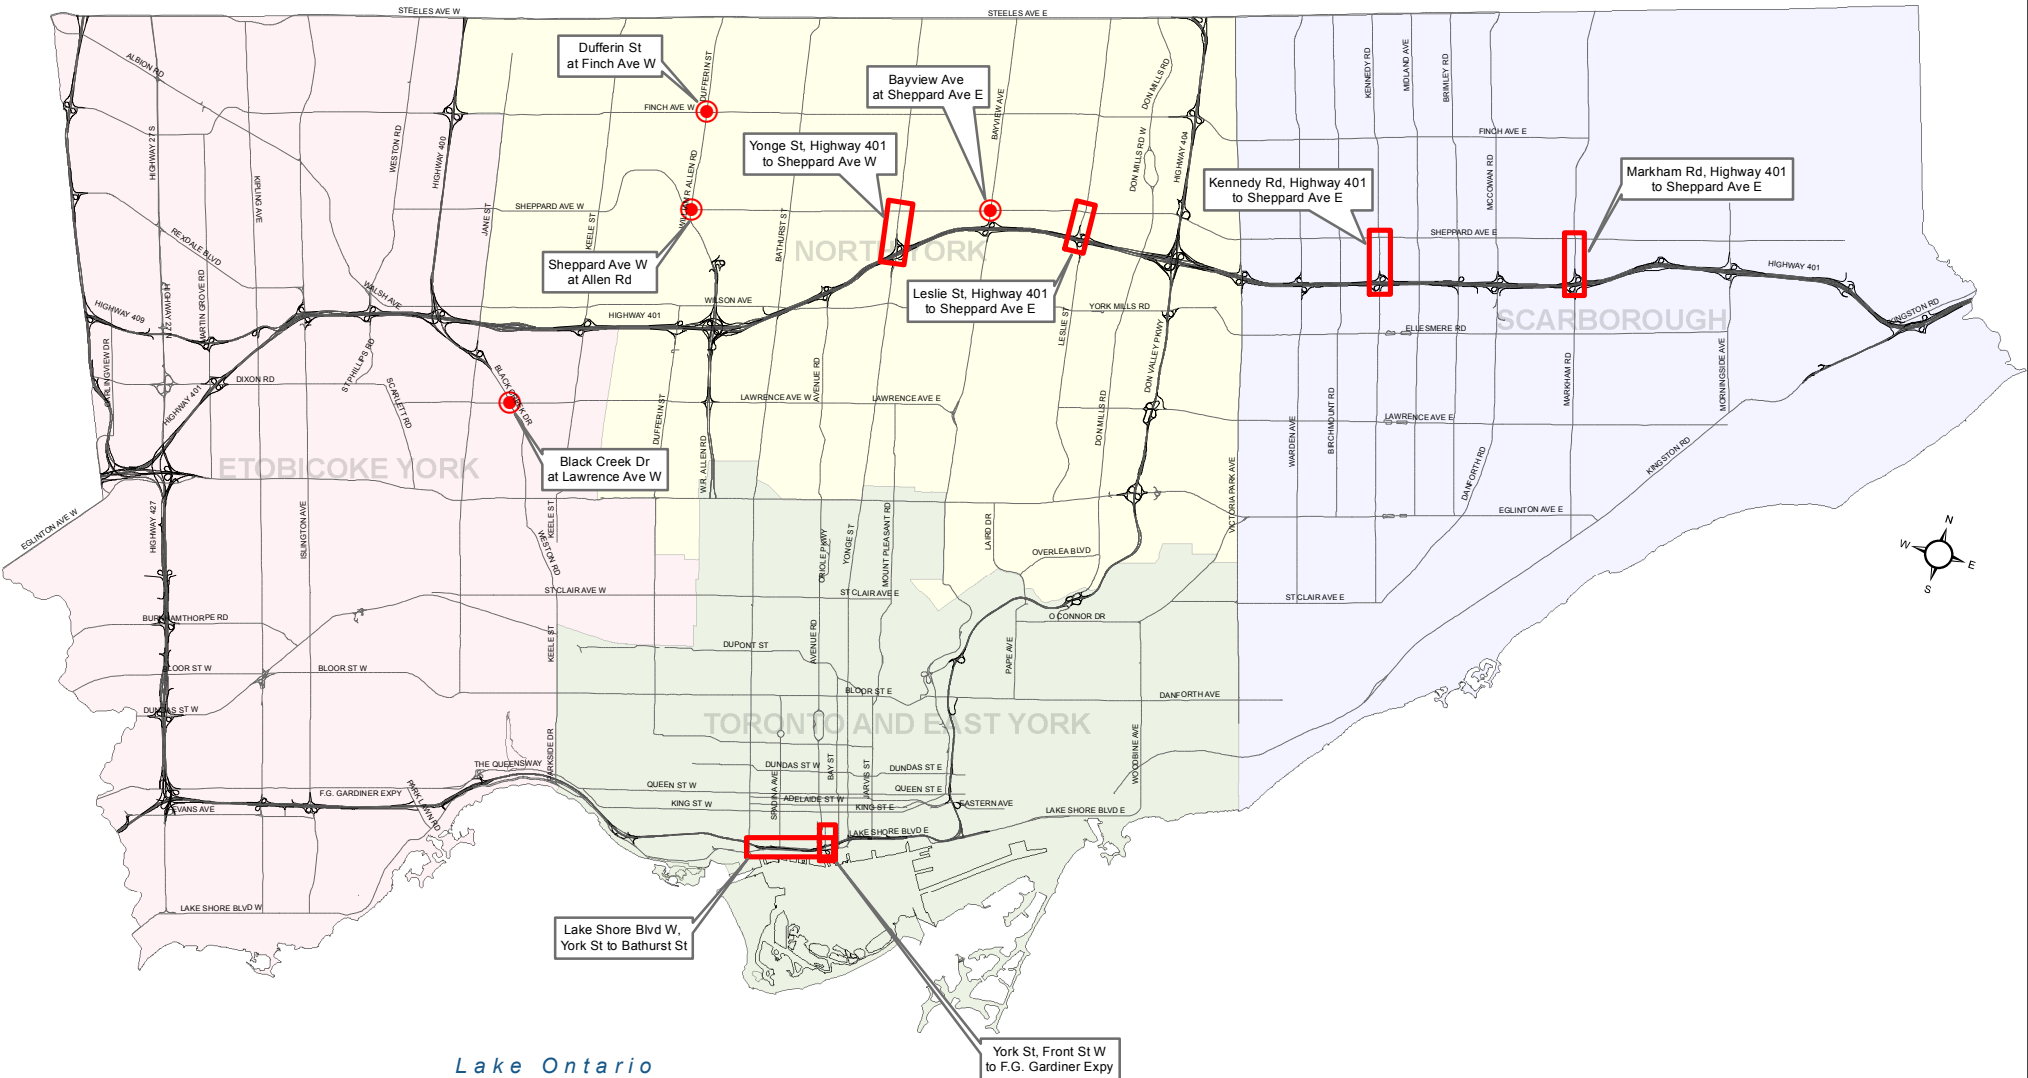

CITY OF TORONTO 10 MOST CONGESTED LOCATIONS

Lake Ontario

SCALE: 1:160,000